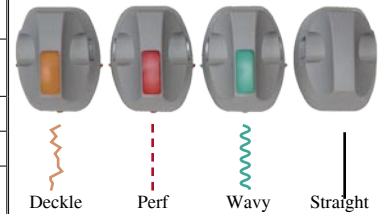

Safety Edge

Safety is always a concern when using sharp objects so Dahle developed a unique straight edge that keeps fingers and hands protected while making tough cuts. This heavy duty aluminum ruler has inch and metric measurements and an aluminum protective wall to prevent your knife from wandering in your direction. The non skid rubber base prevents shifting on the work surface. Dahle's Safety Edge is available in a variety of sizes and is a perfect companion to our Vantage® self-healing cutting mats.

For More Info

Click Here --->

CRAFT TRIMMERS

- Lightweight and portable to take anywhere
- 13" Cutting length
- Circular blade enclosed in a plastic housing
- Includes straight and two decorative cutting heads as well as a cutting mat
- Free floating ruler allow for endless creative possibilities

Item	Cut Length	Capacity	Decorative Heads	Dimensions
360	13"	3 Sheets	Wavy / Perforation	15" x 4"
370	13"	3 Sheets	Deckle / Scoring	15" x 4"

PERSONAL TRIMMER KIT

- Self-sharpening straight blade cuts in both directions
- Blade is made of ground steel and encased in a plastic housing for safety
- Automatic see through paper clamp
- Metal base with preprinted guides
- Includes straight, wavy, deckle and perforation cutting heads