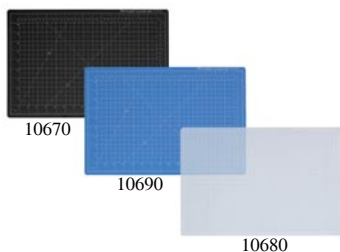

Item	Cut Length	Capacity	Decorative Heads	Dimensions
360	13"	3 Sheets	Wavy / Perforation	15" x 4"
370	13"	3 Sheets	Deckle / Scoring	15" x 4"

PERSONAL TRIMMER KIT

- Self-sharpening straight blade cuts in both directions
- Blade is made of ground steel and encased in a plastic housing for safety
- Automatic see through paper clamp
- Metal base with preprinted guides
- Includes straight, wavy, deckle and perforation cutting heads

Item	Cut Length	Capacity	Dimensions
507K	12 1/2"	7 Sheets	17" x 8 1/4"

VANTAGE® SELF-HEALING CUTTING MATS

- Self-healing properties allow for maximum durability
- 1/8" (3mm) thickness protects work surfaces from being damaged
- 5 layer construction provides maximum healing capabilities
- Material protects work surface and blade from becoming dull
- Pre-printed 1/2" grid for easy sizing of paper