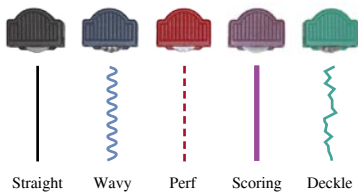

Item	Cut Length	Capacity	Decorative Heads	Dimensions
360	13"	3 Sheets	Wavy / Perforation	15" x 4"
370	13"	3 Sheets	Deckle / Scoring	15" x 4"

PERSONAL TRIMMER KIT

- Self-sharpening straight blade cuts in both directions
- Blade is made of ground steel and encased in a plastic housing for safety
- Automatic see through paper clamp
- Metal base with preprinted guides
- Includes straight, wavy, deckle and perforation cutting heads