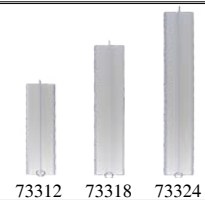

SAFETY EDGE

- Protects hands while making tough cuts
- Non-skid rubber base prevents slips
- Precision graduated edge makes it perfect for both ruling pens and knife blades
- Easy to hold rigid lip
- Hangs for storage

Item	Length	Item	Length
73312	12"	73336	36"
73318	18"	73342	42"
73324	24"	73360	60"
73330	30"	73372	72"