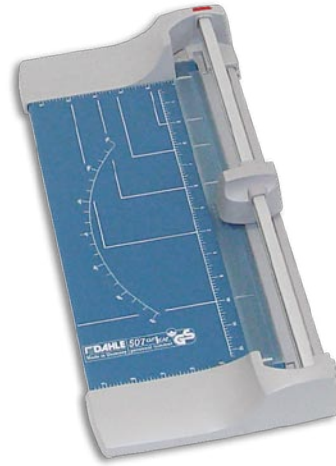

Safety Edge

Safety is always a concern when using sharp objects so Dahle developed a unique straight edge that keeps fingers and hands protected while making tough cuts. This heavy duty aluminum ruler has inch and metric measurements and an aluminum protective wall to prevent your knife from wandering in your direction. The non skid rubber base prevents shifting on the work surface. Dahle's Safety Edge is available in a variety of sizes and is a perfect companion to our Vantage® self-healing cutting mats.

For More Info

Click Here --->

CRAFT TRIMMERS

- Lightweight and portable to take anywhere
- 13" Cutting length
- Circular blade enclosed in a plastic housing
- Includes straight and two decorative cutting heads as well as a cutting mat
- Free floating ruler allow for endless creative possibilities

Item	Cut Length	Capacity	Decorative Heads	Dimensions
360	13"	3 Sheets	Wavy / Perforation	15" x 4"
370	13"	3 Sheets	Deckle / Scoring	15" x 4"

PERSONAL TRIMMER KIT

- Self-sharpening straight blade cuts in both directions
- Blade is made of ground steel and encased in a plastic housing for safety
- Automatic see through paper clamp
- Metal base with preprinted guides
- Includes straight, wavy, deckle and perforation cutting heads